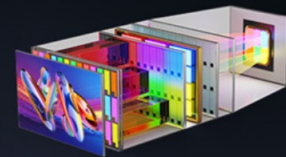

Exclusive 6-colour LED Light Source Technology

Brilliant Visual Before Your Eyes

Brighter highlights, sharper details and more vibrant colors come alive

4K
SUPPORT

1080P
NATIVE

1900
ANSI

1080P

720P